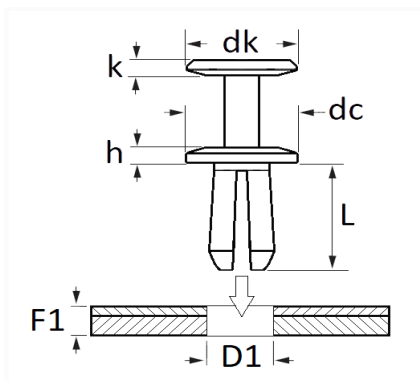

1 Allée des Bouleaux -F-95110 SANNOIS
 +33 (0)1 39 98 55 00
 info@restagraf.com

PLASTIC RIVET Ø 8 → 8,2 mm

Item code	Number of References	Number of pieces	Conditioning
11773	1	12	BAG
42625	1	100	BOX
228167	1	4	BLISTER

Technical informations	
dk	13.8 mm
k	1.9 mm
dc	17.8 mm
h	2.5 mm
L	9.9 mm
D1	8 → 8.2 mm
F1	3.7 → 4.7 mm

Materials
POLYAMIDE 6

Manufacturer correspondence*			
NISSAN	0155309611	PEUGEOT / CITROËN	6822N3

Manufacturer correspondence*