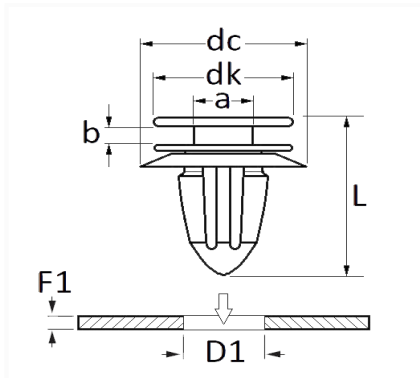

1 Allée des Bouleaux -F-95110 SANNOIS
 +33 (0)1 39 98 55 00
 info@restagraf.com

PANEL CLIP Ø 7,2 mm TAILGATE AND DOOR TRIM

Item code	Number of References	Number of pieces	Conditioning
1268	1	30	BAG

Technical informations	
dk	10 mm
dc	12 mm
b	2.8 mm
a	4 mm
L	19.2 mm
D1	7.2 mm
F1	0.9 → 5.7 mm

Materials
POLYAMIDE 66

Manufacturer correspondence*	
PEUGEOT / CITROËN	699187

* Non contractual information given as indication