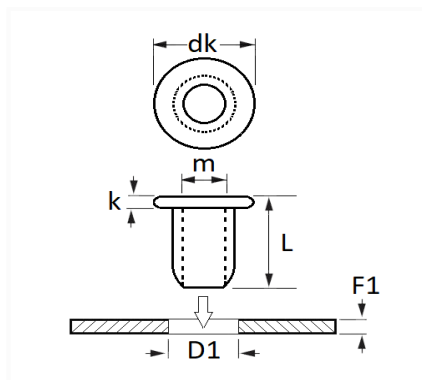

1 Allée des Bouleaux -F-95110 SANNOIS
 +33 (0)1 39 98 55 00
 info@restagraf.com

PLASTIC TUIT STEUN VOOR PORTIER

Item code	Number of References	Number of pieces	Conditioning
11630	1	20	

Technical informations	
dk	12 mm
k	1.5 mm
L	9 mm
m	Pion / Rotule Ø 8 mm
D1	10.2 mm
F1	0.7 → 1 mm

Materials
NYLON

Manufacturer correspondence*			
NISSAN	2422000QAD	RENAULT	7700836190

* Non contractual information given as indication