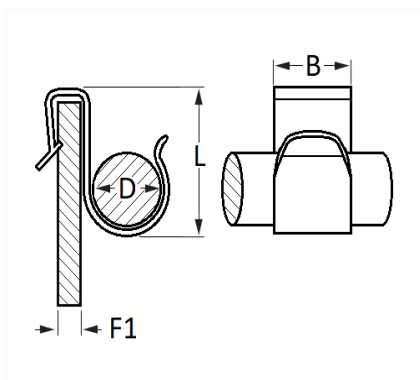

1 Allée des Bouleaux -F-95110 SANNOIS
 +33 (0)1 39 98 55 00
 info@restagraf.com

METALLKLEMME Ø 8 → 12 mm KABELBÜNDELBESTIGUNG

Item code	Number of References	Number of pieces	Conditioning
11601	1	10	BEUTEL

Technical informations	
L	17.5 mm
B	15 mm
h	17.5 mm
D	8 → 12 mm
F1	0.5 → 4.5 mm

Materials

Manufacturer correspondence*	
PEUGEOT / CITROËN	699112

* Non contractual information given as indication