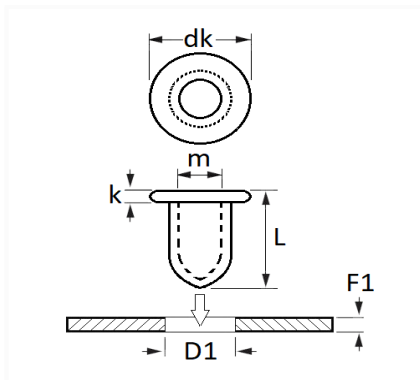

1 Allée des Bouleaux -F-95110 SANNOIS
 +33 (0)1 39 98 55 00
 info@restagraf.com

PLASTIC GROMMET Ø 8,2 mm MONOGRAM AND DOOR GUSSET

Item code	Number of References	Number of pieces	Conditioning
11392	1	8	BAG

Technical informations	
dk	12 mm
k	2.8 mm
L	14.3 mm
m	Pion / Rotule Ø 5.5 mm
D1	8.2 → 8.5 mm
F1	0.7 → 2.5 mm

Materials
POLYSTYRENE POLYETHYLENE-BUTYL

Manufacturer correspondence*			
PEUGEOT / CITROËN	9025W0	RENAULT	7703081224