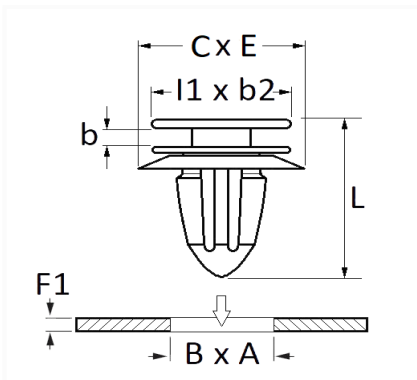

PANEL CLIP 8 x 20 mm

Item code	Number of References	Number of pieces	Conditioning
11093	1	6	BAG

Technical informations	
l1	14 mm
b2	17 mm
C	28 mm
E	14.3 mm
b	2 mm
L	18.10 mm
B	8 mm
A	20 mm
F1	0.8 → 1.2 mm

Materials
POLYACETAL + STEEL

Manufacturer correspondence*			
OPEL (GM) Catalog number	2228838	OPEL Part number	9133594

* Non contractual information given as indication