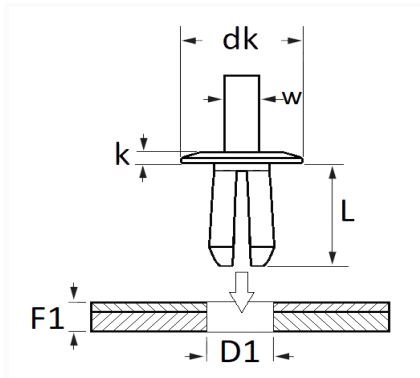

1 Allée des Bouleaux -F-95110 SANNOIS  
 +33 (0)1 39 98 55 00  
 info@restagraf.com

PLASTIC RIVET Ø 5,5 mm

Item code	Number of References	Number of pieces	Conditioning
10810	1	25	BAG

Technical informations	
dk	16 mm
k	2 mm
w	3.5 mm
L	10 mm
D1	5.5 mm
F1	2 → 6 mm

Materials
POLYAMIDE 66

Manufacturer correspondence*			
IVECO	500358569	PEUGEOT / CITROËN	8748C2

\* Non contractual information given as indication