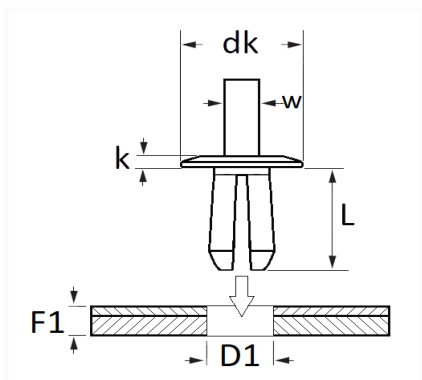

1 Allée des Bouleaux -F-95110 SANNOIS
 +33 (0)1 39 98 55 00
 info@restagraf.com

PLASTIC RIVET Ø 5,5 mm

Item code	Number of References	Number of pieces	Conditioning
10810	1	25	BAG

Technical informations	
dk	16 mm
k	2 mm
w	3.5 mm
L	10 mm
D1	5.5 mm
F1	2 → 6 mm

Materials
POLYAMIDE 66

Manufacturer correspondence*			
IVECO	500358569	PEUGEOT / CITROËN	8748C2

* Non contractual information given as indication