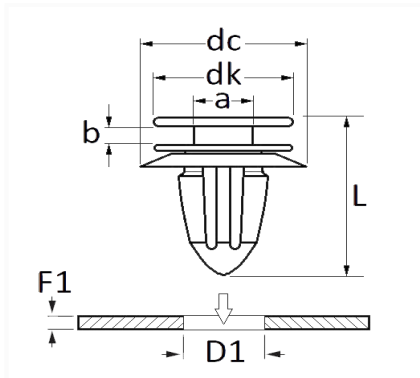

PANEL CLIP Ø 8 → 8,2 mm DOOR AND INTERIOR TRIM

Item code	Number of References	Number of pieces	Conditioning
10723	1	6	BAG
42688	1	50	BOX
228092	1	4	BLISTER

Technical informations	
dk	16 mm
dc	22.6 mm
b	1.9 mm
a	4.5 mm
L	29 mm
D1	8 → 8.2 mm
F1	0.8 → 2.8 mm