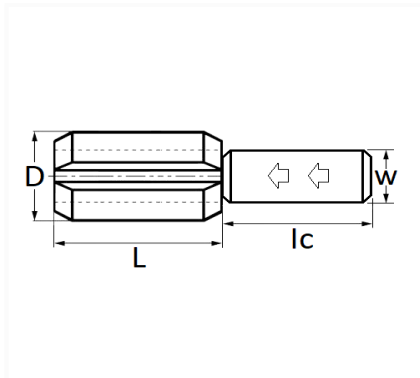

1 Allée des Bouleaux -F-95110 SANNOIS
 +33 (0)1 39 98 55 00
 info@restagraf.com

VAST TE NAGELEN AS Ø 13 X 14 mm SCHUIFRAAM

Item code	Number of References	Number of pieces	Conditioning
10620	1	8	

Technical informations	
L	14 mm
D	13 mm
lc	13 mm
w	8.2 mm