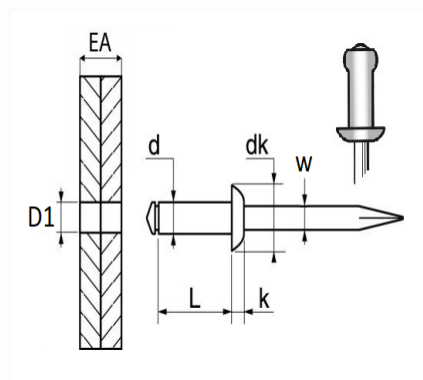

STEEL RIVET Ø 4,8 X 8 mm DOOR AND BODYWORK

Item code	Number of References	Number of pieces	Conditioning
10611	1	20	BAG
42668	1	150	BOX

Technical informations	
d	4.8 mm
L	8 mm
dk	10 mm
k	1.5 mm
w	2.9 mm
EA	1 → 4 mm
D1	4.85 → 5 mm