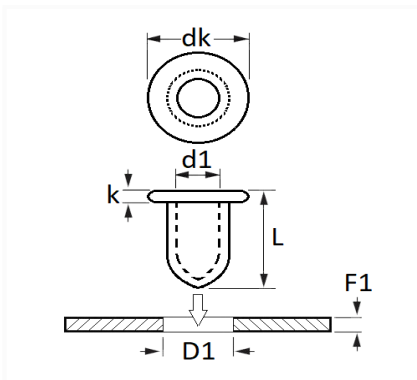

KUNSTSTOFFHÜLSE Ø 8 mm TÜRVERKLEIDUNG

Item code	Number of References	Number of pieces	Conditioning
10488	1	15	BEUTEL

Technical informations	
dk	18.2 mm
k	2 mm
L	20.2 mm
d1	6.2 mm
D1	8 mm
F1	0.7 → 0.8 mm

Materials
POLYAMID 6

Manufacturer correspondence*			
ALFA ROMEO	60654116	FIAT	60654116

\* Non contractual information given as indication