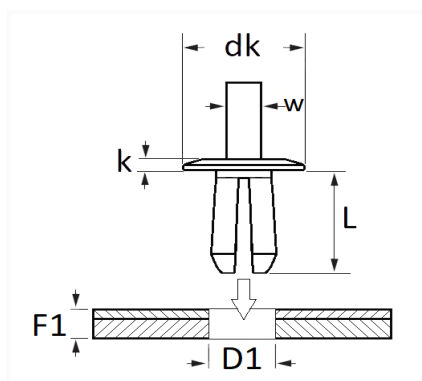

1 Allée des Bouleaux -F-95110 SANNOIS
 +33 (0)1 39 98 55 00
 info@restagraf.com

PLASTIC RIVET Ø 8,2 mm WHEEL HOUSING COVER

Item code	Number of References	Number of pieces	Conditioning
10464	1	12	BAG
228164	1	4	BLISTER

Technical informations	
dk	20 mm
k	2.8 mm
w	6.5 mm
L	10.3 mm
D1	8.2 mm
F1	2.5 → 7.5 mm

Materials
POLYAMIDE 66

Manufacturer correspondence*			
PEUGEOT / CITROËN	7013J0	PEUGEOT / CITROËN	8211WV

Manufacturer correspondence*