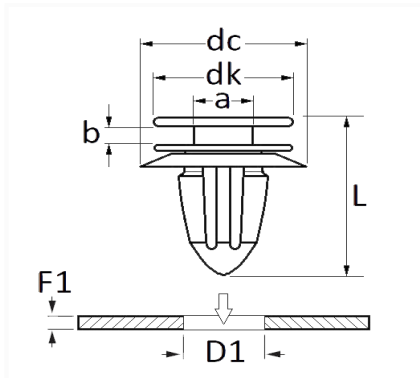

1 Allée des Bouleaux -F-95110 SANNOIS
 +33 (0)1 39 98 55 00
 info@restagraf.com

PANEL CLIP Ø 8,2 mm

Item code	Number of References	Number of pieces	Conditioning
10448	1	20	BAG
42611	1	100	BOX
225014	1	7	BLISTER

Technical informations	
dk	12.5 mm
dc	14.9 mm
b	2.2 mm
a	6 mm
L	14.7 mm
D1	8.2 mm
F1	0.7 → 1.5 mm

Materials
POLYACETAL

Manufacturer correspondence*			
LAND ROVER	DYC101420	LAND ROVER	UH121861BBA

Manufacturer correspondence*			
NISSAN	015530814M	NISSAN	7399800QAB
NISSAN	7689900QAC	OPEL (GM) Catalog number	4414720
OPEL (GM) Catalog number	4430858	OPEL (GM) Catalog number	4501569
OPEL Part number	9161869	OPEL Part number	93161475
OPEL Part number	93176656	RENAULT	5001855049
RENAULT	7701050734		