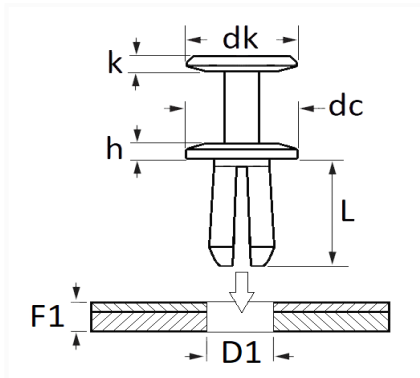

PLASTIC RIVET Ø 6,2 mm

Item code	Number of References	Number of pieces	Conditioning
10444	1	12	BAG
42610	1	100	BOX
228165	1	5	BLISTER

Technical informations	
dk	10 mm
k	0.8 mm
dc	12 mm
h	2.6 mm
L	11.4 mm
D1	6.2 mm
F1	2 → 6 mm

Materials
POLYACETAL COPOLYMER

Manufacturer correspondence*			
FIAT	51761163	NISSAN	3289100QAC

Manufacturer correspondence*			
OPEL (GM) Catalog number	4414666	OPEL Part number	91169621
RENAULT	7703072361	SMART	A4159910140