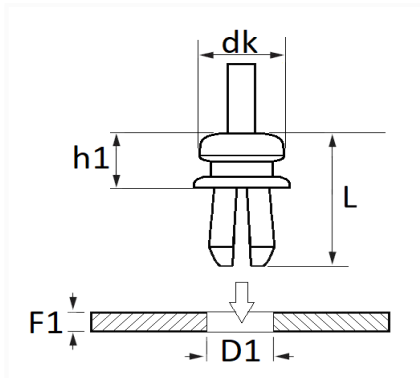

1 Allée des Bouleaux -F-95110 SANNOIS  
 +33 (0)1 39 98 55 00  
 info@restagraf.com

SHELF TIE BALL JOINT CLIP Ø 7 mm

Item code	Number of References	Number of pieces	Conditioning
10291	1	8	BAG

Technical informations	
dk	11 mm
h1	10.5 mm
L	17 mm
D1	7 mm
F1	0.7 → 1 mm