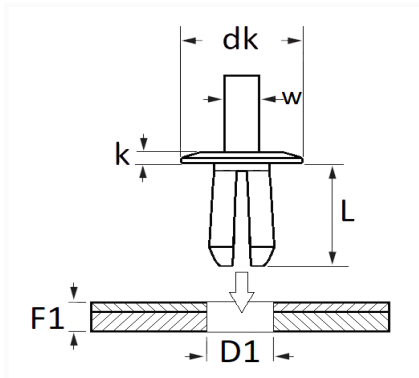

Technical informations	
dk	16 mm
k	2 mm
w	5 mm
L	12 mm
D1	7.9 → 8.7 mm
F1	4 → 7 mm

Materials
POLYAMIDE 66

Manufacturer correspondence*			
AUDI	N0385494	B.M.W	51471916670

Manufacturer correspondence*			
CUPRA	N0385494	FORD Engineering number	E844052S
FORD Finis	6136889	MERCEDES-BENZ	A0009902992
OPEL (GM) Catalog number	1719245	OPEL (Stellantis)	YQ00125980
OPEL Part number	90138810	PEUGEOT / CITROËN	YQ00125980
SAAB	90138810	SEAT	N0385494
SKODA	N0385494	SUBSTITUTABLE FOR OPEL	1104880
SUBSTITUTABLE FOR OPEL	90087290	VOLKSWAGEN	16186729901C
VOLKSWAGEN	N03854901	VOLKSWAGEN	N0385491
VOLKSWAGEN	N0385494		