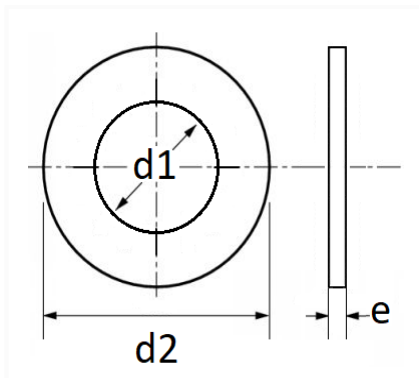

FLAT WASHER \varnothing nominal 4 X 8

Item code	Number of References	Number of pieces	Conditioning
578	1	100	BAG

Technical informations	
d1	4.3 mm
d2	8 mm
e	0.8 mm

Materials

STEEL

Manufacturer correspondence*