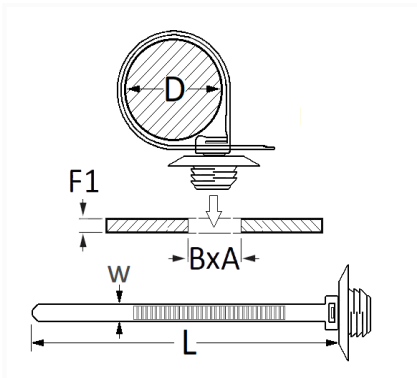

1 Allée des Bouleaux -F-95110 SANNOIS
 +33 (0)1 39 98 55 00
 info@restagraf.com

ARROWHEAD PLASTIC CABLE TIE 150 X 5 mm 6,2 X 12,2 mm OB

Item code	Number of References	Number of pieces	Conditioning
10155	1	12	BAG

Technical informations	
L	150 mm
W	5 mm
D	5 → 30 mm
B	6,2 mm
A	12,2 mm
F1	1 → 1,9 mm

Materials
POLYAMIDE 66

Manufacturer correspondence*			
RENAULT	7703085051	VOLVO	983825

* Non contractual information given as indication