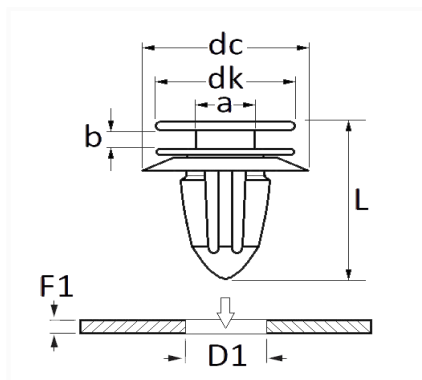

1 Allée des Bouleaux -F-95110 SANNOIS
 +33 (0)1 39 98 55 00
 info@restagraf.com

PANEL CLIP Ø 8 → 8,2 mm DOOR TRIM

Item code	Number of References	Number of pieces	Conditioning
228100	1	5	BLISTER
12445	1	8	BAG

Technical informations	
dk	13.2 mm
dc	17 mm
b	2.1 mm
a	5.5 mm
L	18 mm
D1	8 → 8.2 mm
F1	0.7 → 0.9 mm

Materials
POLYACETAL COPOLYMER

Manufacturer correspondence*	
MERCEDES-BENZ	A0009910198

* Non contractual information given as indication