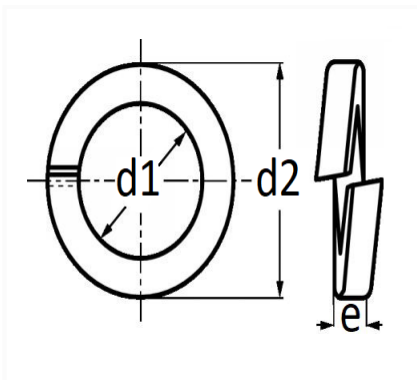

1 Allée des Bouleaux -F-95110 SANNOIS
 +33 (0)1 39 98 55 00
 info@restagraf.com

GROWERSCHEIBE Ø 12 mm NFE 25-515

Item code	Number of References	Number of pieces	Conditioning
575	1	30	BEUTEL
40336	1	100	BEHÄLTER

Technical informations	
d1	13 mm
d2	20.7 mm
e	3.5 mm

Materials
STAHL

Manufacturer correspondence*			
FIAT	ZF10517079	PEUGEOT / CITROËN	695311

* Non contractual information given as indication