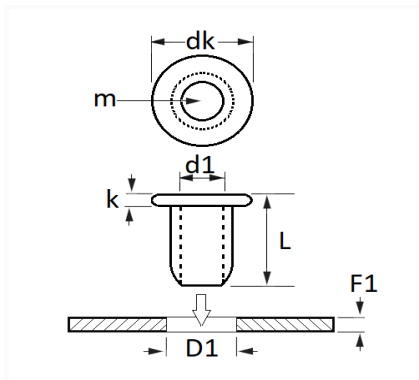

1 Allée des Bouleaux -F-95110 SANNOIS  
 +33 (0)1 39 98 55 00  
 info@restagraf.com

METAL / PLASTIC TUBULAR CLIP Ø 8 mm DOOR GUSSET

Item code	Number of References	Number of pieces	Conditioning
9920	1	8	BAG

Technical informations	
dk	17 mm
k	2.3 mm
L	10 mm
d1	7.5 mm
m	Axe Ø 8 mm
D1	10 mm
F1	0.7 mm

<b>Materials</b>
POLY-ELASTOMERE

Manufacturer correspondence*			
CUPRA	5M0837975	SEAT	5M0837975

Manufacturer correspondence*			
SKODA	5M0837975	VOLKSWAGEN	1H0837975
VOLKSWAGEN	5M0837975	VOLKSWAGEN	865853231A