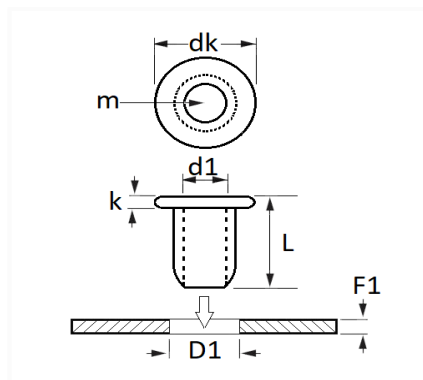

METAL / PLASTIC TUBULAR CLIP Ø 8 mm DOOR GUSSET

Item code	Number of References	Number of pieces	Conditioning
9920	1	8	BAG

Technical informations	
dk	17 mm
k	2.3 mm
L	10 mm
d1	7.5 mm
m	Axe Ø 8 mm
D1	10 mm
F1	0.7 mm

Materials
POLY-ELASTOMERE

Manufacturer correspondence*			
CUPRA	5M0837975	SEAT	5M0837975

Manufacturer correspondence*			
SKODA	5M0837975	VOLKSWAGEN	1H0837975
VOLKSWAGEN	5M0837975	VOLKSWAGEN	865853231A

\* Non contractual information given as indication