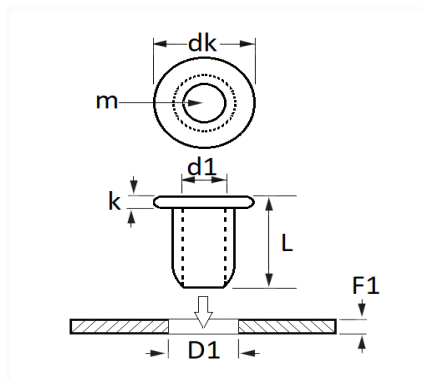

1 Allée des Bouleaux -F-95110 SANNOIS
 +33 (0)1 39 98 55 00
 info@restagraf.com

METAL / PLASTIC TUBULAR CLIP Ø 8 mm DOOR GUSSET

Item code	Number of References	Number of pieces	Conditioning
9920	1	8	BAG

Technical informations	
dk	17 mm
k	2.3 mm
L	10 mm
d1	7.5 mm
m	Axe Ø 8 mm
D1	10 mm
F1	0.7 mm

Materials
POLY-ELASTOMERE

Manufacturer correspondence*			
CUPRA	5M0837975	SEAT	5M0837975

Manufacturer correspondence*			
SKODA	5M0837975	VOLKSWAGEN	1H0837975
VOLKSWAGEN	5M0837975	VOLKSWAGEN	865853231A

* Non contractual information given as indication
