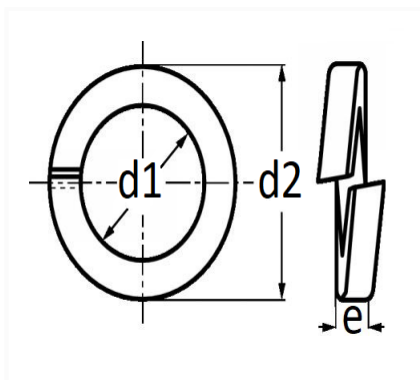

1 Allée des Bouleaux -F-95110 SANNOIS  
 +33 (0)1 39 98 55 00  
 info@restagraf.com

GROWERSCHEIBE Ø 8 mm NFE 25-515

Item code	Number of References	Number of pieces	Conditioning
573	1	70	BEUTEL
40334	1	150	BEHÄLTER

Technical informations	
d1	8.5 mm
d2	13.8 mm
e	2.5 mm

Materials
STAHL

Manufacturer correspondence*			
PEUGEOT / CITROËN	695006	RENAULT	7703055011

\* Non contractual information given as indication