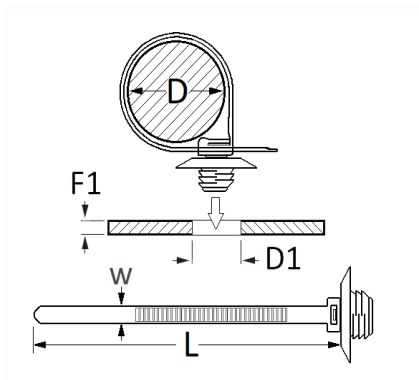

### ARROWHEAD PLASTIC CABLE TIE 140 X 5 mm

Item code	Number of References	Number of pieces	Conditioning
9649	1	12	BAG

Technical informations	
L	140 mm
W	5 mm
D	1.5 → 32 mm
D1	6.5 mm
F1	0.7 → 3 mm

Materials
POLYAMIDE 66