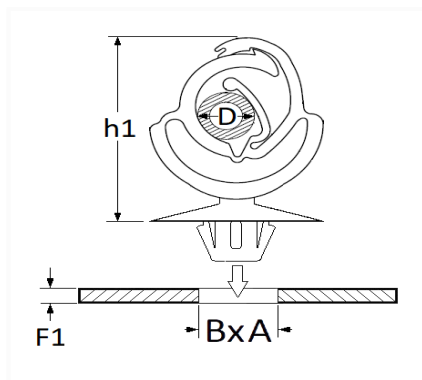

1 Allée des Bouleaux -F-95110 SANNOIS
 +33 (0)1 39 98 55 00
 info@restagraf.com

AUTOMATIKKLEMME Ø 2 → 7 mm KABELBÜNDELBEFESTIGUNG

Item code	Number of References	Number of pieces	Conditioning
9216	1	6	BEUTEL

Technical informations	
D	2 → 7 mm
h1	25.5 mm
A	12.2 mm
B	6.2 mm
F1	0.5 → 3 mm

Materials
POLYPROPYLEN

Manufacturer correspondence*	
RENAULT	7703079351

* Non contractual information given as indication