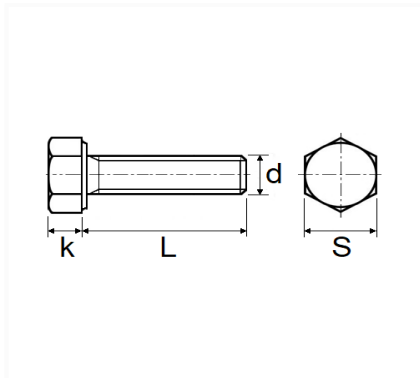

1 Allée des Bouleaux -F-95110 SANNOIS  
 +33 (0)1 39 98 55 00  
 info@restagraf.com

**MASCHINENSCHRAUBE AUßENSECHSKANT 8.8 ZN ROH M10-1.50 X 40 mm DIN 933**

Item code	Number of References	Number of pieces	Conditioning
7635	1	8	BEUTEL
823	1	25	BEUTEL

Technical informations	
s	17 mm
k	7 mm
L	40 mm
d	M10 x 1.50

<b>Materials</b>
STAHL 8.8

<b>Manufacturer correspondence*</b>	
RENAULT	7703101072

\* Non contractual information given as indication