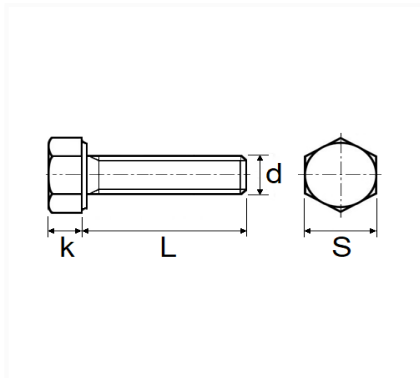

1 Allée des Bouleaux -F-95110 SANNOIS  
 +33 (0)1 39 98 55 00  
 info@restagraf.com

**GRADE 8.8 ZINC PLATED HEXAGON HEAD MACHINE SCREW M8-1.25 X 80 mm  
 DIN 933**

Item code	Number of References	Number of pieces	Conditioning
7632	1	6	BAG
798	1	18	BAG
40128	1	50	BOX

Technical informations	
s	13 mm
k	5.5 mm
L	80 mm
d	M8 x 1.25

<b>Materials</b>
CLASS 8.8 STEEL

<b>Manufacturer correspondence*</b>	
RENAULT	7703001241

\* Non contractual information given as indication