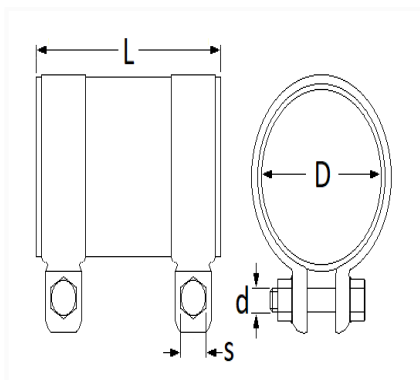

1 Allée des Bouleaux -F-95110 SANNOIS
 +33 (0)1 39 98 55 00
 info@restagraf.com

EXHAUST SLEEVE CLAMP Ø 70 mm L = 80 mm

| Item code | Number of References | Number of pieces | Conditioning |
|-----------|----------------------|------------------|--------------|
| 7478 | 1 | 6 | BOX |

| Technical informations | |
|------------------------|------------|
| L | 80 mm |
| D | 70 mm |
| d | M10 x 1.50 |
| s | 17 mm |
| | |
| | |
| | |
| | |
| | |
| | |

| Materials |
|-----------|
| STEEL |