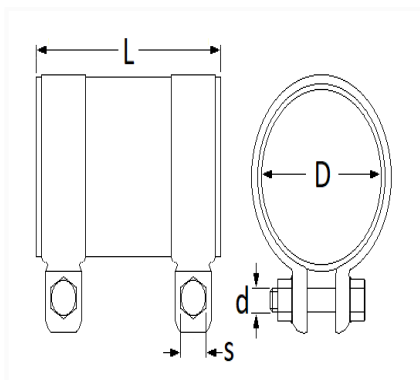

1 Allée des Bouleaux -F-95110 SANNOIS
 +33 (0)1 39 98 55 00
 info@restagraf.com

EXHAUST SLEEVE CLAMP Ø 65 mm L = 80 mm

Item code	Number of References	Number of pieces	Conditioning
7477	1	6	BOX

Technical informations	
L	80 mm
D	65 mm
d	M10 x 1.50
s	17 mm