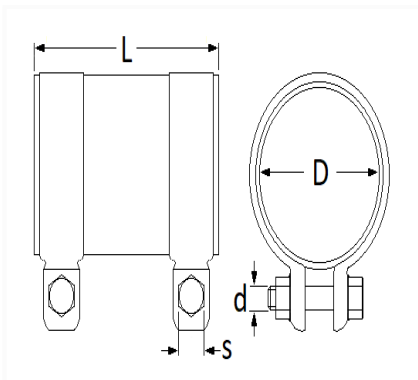

1 Allée des Bouleaux -F-95110 SANNOIS
 +33 (0)1 39 98 55 00
 info@restagraf.com

EXHAUST SLEEVE CLAMP Ø 42 → 43 mm L = 90 mm

Item code	Number of References	Number of pieces	Conditioning
7471	1	6	BOX

Technical informations	
L	90 mm
D	42 → 43 mm
d	M8 x 1.25
s	13 mm