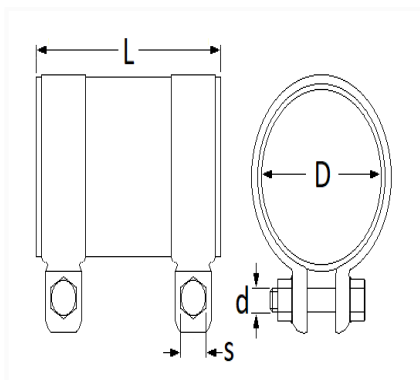

1 Allée des Bouleaux -F-95110 SANNOIS  
 +33 (0)1 39 98 55 00  
 info@restagraf.com

**EXHAUST SLEEVE CLAMP Ø 40 mm L = 90 mm**

Item code	Number of References	Number of pieces	Conditioning
7470	1	6	BOX

Technical informations	
L	90 mm
D	40 mm
d	M8 x 1.25
s	13 mm