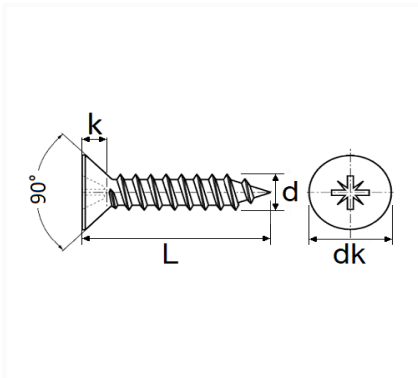

1 Allée des Bouleaux -F-95110 SANNOIS
 +33 (0)1 39 98 55 00
 info@restagraf.com

GRADE 4.8 COUNTERSUNK WOOD SCREW Ø 3,5 X 25 mm

Item code	Number of References	Number of pieces	Conditioning
7402	1	100	BAG

Technical informations	
dk	6.5 mm
k	2 mm
L	25 mm
d	3.5 mm

Materials
CLASS 4.8 STEEL