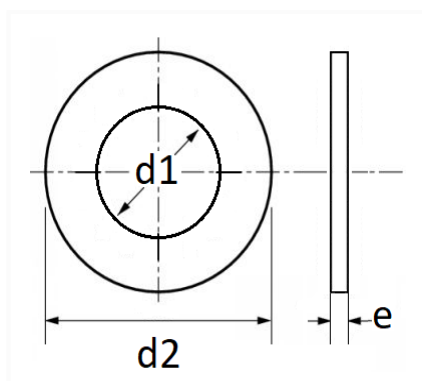

1 Allée des Bouleaux -F-95110 SANNOIS
 +33 (0)1 39 98 55 00
 info@restagraf.com

DRAIN PLUG GASKET Ø 16,2 X 21,9 X 1,5 mm FLAT COPPER

Item code	Number of References	Number of pieces	Conditioning
7395	1	10	BAG
40867	1	100	BOX
227395	1	4	BLISTER

Technical informations	
d1	16.2 mm
d2	21.9 mm
e	1.5 mm

Materials
COPPER

Manufacturer correspondence*			
ALTERNATIVE TO CITROËN	221907	ALTERNATIVE TO PEUGEOT	221907

Manufacturer correspondence*			
ALTERNATIVE TO SKODA	N0138481	JAGUAR	C22961
NISSAN	0165122164	NISSAN	1102600Q0E
OPEL (GM) Catalog number	4417401	OPEL Part number	93190411
RENAULT	7701066506		