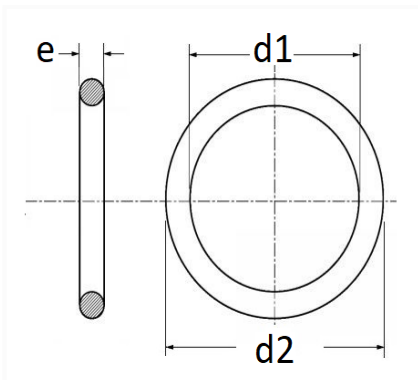

1 Allée des Bouleaux -F-95110 SANNOIS
 +33 (0)1 39 98 55 00
 info@restagraf.com

DRAIN PLUG SEAL Ø 26,3 X 31,9 X 2,5 mm COPPER RING

Item code	Number of References	Number of pieces	Conditioning
7364	1	10	BAG
227364	1	3	BLISTER

Technical informations	
d1	26.3 mm
d2	31.9 mm
e	2.5 mm

Materials
COPPER

Manufacturer correspondence*			
ALTERNATIVE TO VOLKSWAGEN	N0138212	MERCEDES-BENZ	N007603026301

Manufacturer correspondence*

MERCEDES-BENZ	N915035000025	OPEL (GM) Catalog number	2091026
---------------	---------------	-----------------------------	---------