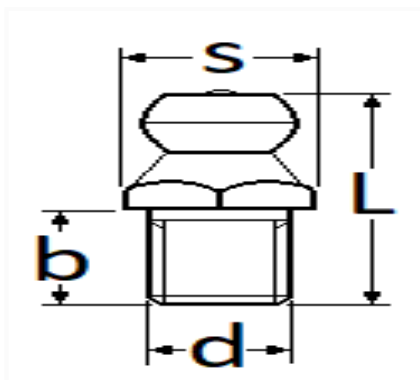

1 Allée des Bouleaux -F-95110 SANNOIS  
 +33 (0)1 39 98 55 00  
 info@restagraf.com

GREASE NIPPLE M8-1.25

Item code	Number of References	Number of pieces	Conditioning
7352	1	5	BAG
40803	1	50	BOX

Technical informations	
L	15.5 mm
s	9 mm
d	M8 x 1.25
b	5 mm