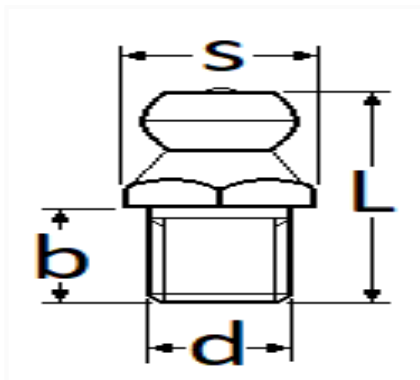

1 Allée des Bouleaux -F-95110 SANNOIS
 +33 (0)1 39 98 55 00
 info@restagraf.com

GREASE NIPPLE M6-1.00

Item code	Number of References	Number of pieces	Conditioning
7350	1	5	BAG
40801	1	50	BOX

Technical informations	
L	15 mm
s	7 mm
d	M6 x 1.00
b	5 mm