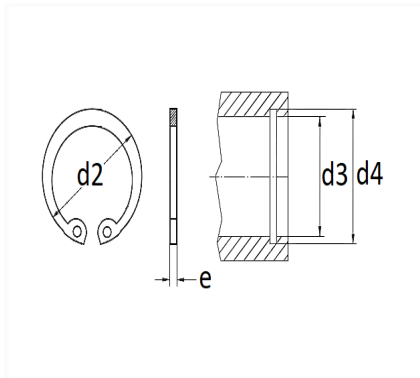

CIRCLIP Ø 24 X 1,2 mm DIN 472 INTERIOR

Item code	Number of References	Number of pieces	Conditioning
7327	1	20	BAG

Technical informations	
d3	24 mm
d2	25.9 mm
d4	25.2 mm
e	1.2 mm

Materials
XC75 STEEL