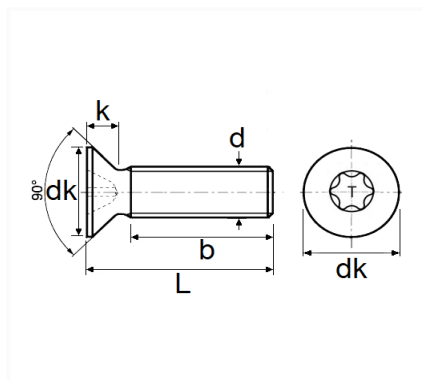

1 Allée des Bouleaux -F-95110 SANNOIS
 +33 (0)1 39 98 55 00
 info@restagraf.com

MASCHINENSCHRAUBE SENKKOPF M8-1.25 X 17 mm BREMSSCHEIBE

Item code	Number of References	Number of pieces	Conditioning
7276	1	20	BEUTEL
227276	1	4	BLISTER

Technical informations	
dk	14.5 mm
k	4 mm
L	17 mm
b	8 mm
d	M8 x 1.25

Materials
STAHL 8.8

Manufacturer correspondence*			
RENAULT	7703004128	RENAULT	7703004176

* Non contractual information given as indication