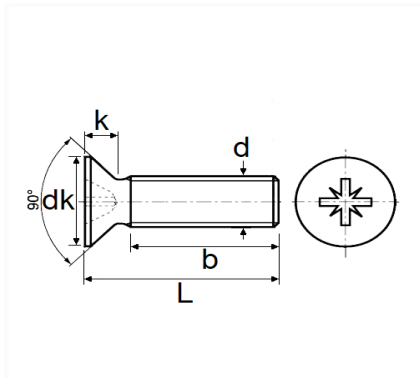

1 Allée des Bouleaux -F-95110 SANNOIS
 +33 (0)1 39 98 55 00
 info@restagraf.com

GRADE 4.8 ZINC PLATED COUNTERSUNK HEAD MACHINE SCREW M6-1.00 X 12 mm DIN 965 BRAKE DISC

| Item code | Number of References | Number of pieces | Conditioning |
|-----------|----------------------|------------------|--------------|
| 7270 | 1 | 40 | BAG |
| 227270 | 1 | 4 | BLISTER |

| Technical informations | |
|------------------------|-----------|
| dk | 11 mm |
| k | 3 mm |
| L | 12 mm |
| b | 7 mm |
| d | M6 x 1.00 |
| | |
| | |
| | |
| | |
| | |

| Materials |
|-----------|
| STEEL |