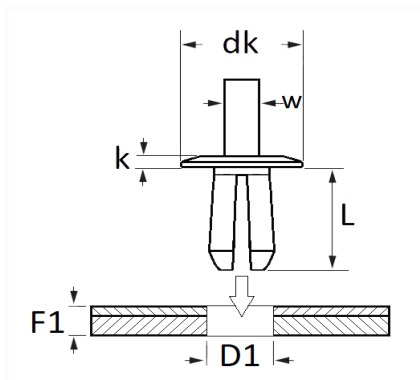

1 Allée des Bouleaux -F-95110 SANNOIS
 +33 (0)1 39 98 55 00
 info@restagraf.com

PLASTIC RIVET Ø 6 mm TAILGATE TRIM

Item code	Number of References	Number of pieces	Conditioning
442	1	30	BAG
42669	1	100	BOX

Technical informations	
dk	13 mm
k	2 mm
w	4 mm
L	10 mm
D1	6 mm
F1	2 → 6 mm

Materials
POLYAMIDE 66

Manufacturer correspondence*			
PEUGEOT / CITROËN	6990C4	RENAULT SAMSUNG MOTORS	217825
* Non contractual information given as indication			