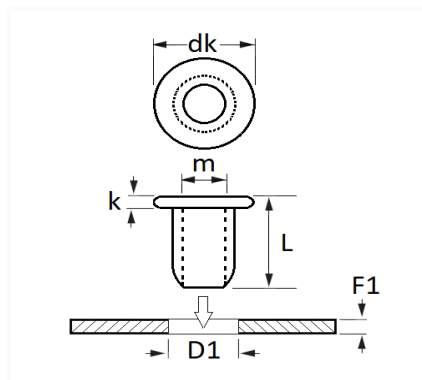

KUNSTSTOFFHÜLSE Ø 5.2 mm

Item code	Number of References	Number of pieces	Conditioning
437	1	50	BEUTEL

Technical informations	
dk	10.2 mm
k	1.6 mm
L	6.75 mm
m	Pion / Rotule Ø 5.2 mm
D1	8 mm
F1	0.7 → 2.5 mm

Materials
NYLON

Manufacturer correspondence*
RENAULT 7700640963

* Non contractual information given as indication