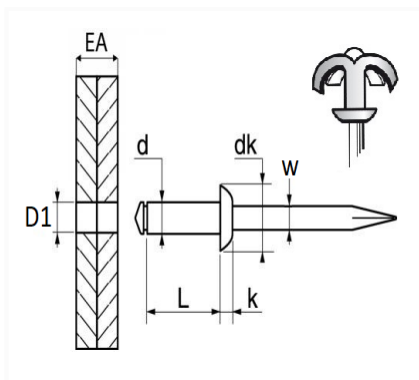

1 Allée des Bouleaux -F-95110 SANNOIS  
 +33 (0)1 39 98 55 00  
 info@restagraf.com

**PEELED RIVET Ø 4 X 26 mm WITH WHITE CHAPO® FOR NUMBERPLATE**

Item code	Number of References	Number of pieces	Conditioning
4997	2	300	BOX
4776	2	60	BAG

Technical informations	
d	3.8 mm
L	26 mm
dk	8 mm
k	1.5 mm
w	2.25 mm
EA	16 → 21 mm
D1	4 → 4.2 mm

Materials
ALUMINIUM ALLOY / STEEL STEM