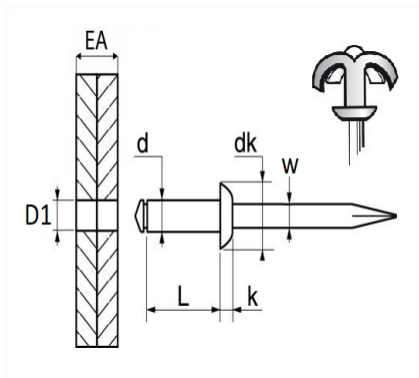

## PEELED RIVET Ø 4 X 16 mm WITH WHITE CHAPO® FOR NUMBERPLATE

Item code	Number of References	Number of pieces	Conditioning
4996	2	400	BOX
4775	2	68	BAG
228438	2	8	BLISTER

Technical informations	
d	3.8 mm
L	15.7 mm
dk	8 mm
k	1.2 mm
w	2.22 mm
EA	8 → 11 mm
D1	4 → 4.2 mm