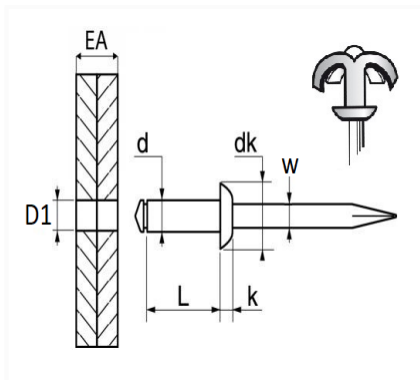

1 Allée des Bouleaux -F-95110 SANNOIS
 +33 (0)1 39 98 55 00
 info@restagraf.com

PEELED RIVET Ø 4 X 16 mm

Item code	Number of References	Number of pieces	Conditioning
4991	1	250	BOX
4730	1	75	BAG

Technical informations	
d	4 mm
L	15.7 mm
dk	8 mm
k	1.2 mm
w	2.22 mm
EA	8 → 11 mm
D1	4 → 4.2 mm

Materials
ALUMINIUM ALLOY / STEEL STEM