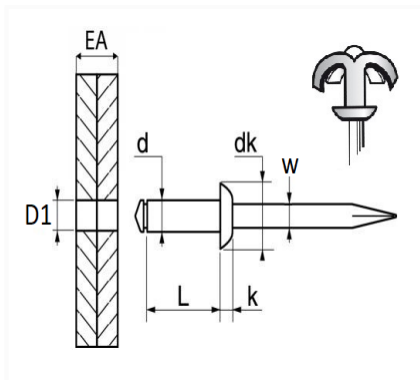

1 Allée des Bouleaux -F-95110 SANNOIS
 +33 (0)1 39 98 55 00
 info@restagraf.com

PEELED RIVET Ø 4 X 26 mm

Item code	Number of References	Number of pieces	Conditioning
4990	1	250	BOX
4731	1	50	BAG

Technical informations	
d	3.8 mm
L	26 mm
dk	8 mm
k	1.5 mm
w	2.25 mm
EA	16 → 21 mm
D1	4 → 4.2 mm

Materials
ALUMINIUM ALLOY / STEEL STEM