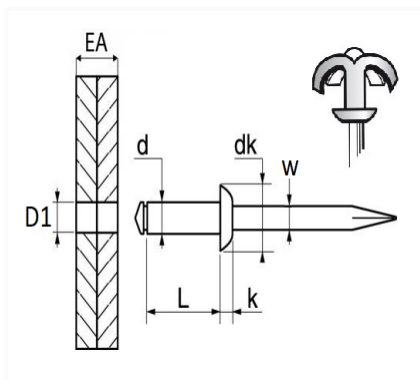

## WHITE PEELED RIVET Ø 4 X 16 mm NUMBERPLATE

Item code	Number of References	Number of pieces	Conditioning
4925	1	250	BOX
4722	1	52	BAG

Technical informations	
d	4 mm
L	16 mm
dk	8 mm
k	1.2 mm
w	2.25 mm
EA	4 → 11 mm
D1	4.2 mm