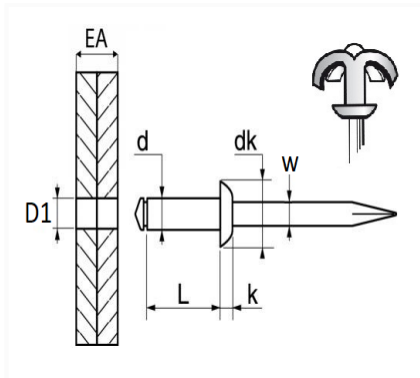

1 Allée des Bouleaux -F-95110 SANNOIS
 +33 (0)1 39 98 55 00
 info@restagraf.com

BLACK PEELED RIVET Ø 4 X 16 mm NUMBERPLATE

Item code	Number of References	Number of pieces	Conditioning
4924	1	250	BOX
4721	1	52	BAG

Technical informations	
d	4 mm
L	16 mm
dk	8 mm
k	1.2 mm
w	2.25 mm
EA	4 → 11 mm
D1	4.2 mm

Materials
ALUMINIUM ALLOY / STEEL STEM

Manufacturer correspondence*	
PEUGEOT / CITROËN	1611798180

* Non contractual information given as indication