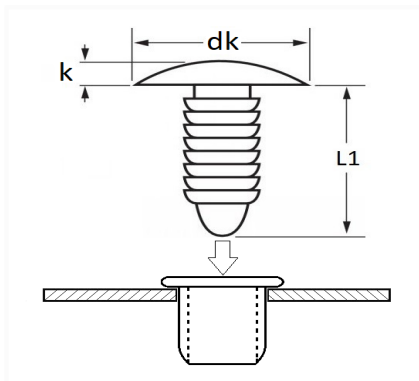

Informations techniques	
dk	22 mm
k	2.5 mm
L1	15.2 mm

Matières

POLYÉTHYLENE BASSE DENSITÉE