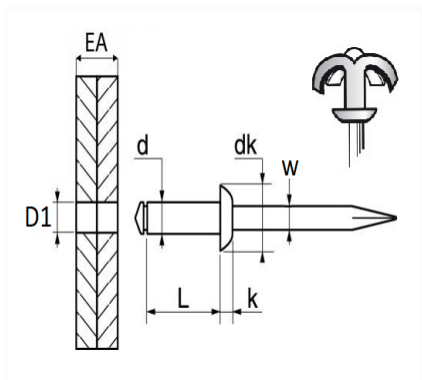

1 Allée des Bouleaux -F-95110 SANNOIS  
 +33 (0)1 39 98 55 00  
 info@restagraf.com

**BLACK PEELED RIVET Ø 4,8 X 16 mm**

Item code	Number of References	Number of pieces	Conditioning
4916	1	250	BOX
4720	1	38	BAG
224867	1	19	BLISTER

Technical informations	
d	4.8 mm
L	16 mm
dk	14 mm
k	2 mm
w	2.6 mm
EA	7 → 10 mm
D1	5 mm

Materials
ALUMINIUM ALLOY / STEEL STEM

Manufacturer correspondence*	
RENAULT	7703072267

\* Non contractual information given as indication