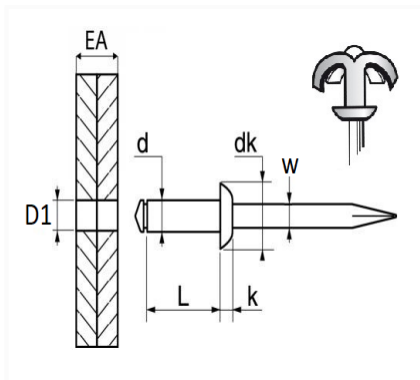

ZWARTE BLINDKLINKNAGEL Ø 4 X 20 mm

Item code	Number of References	Number of pieces	Conditioning
4915	1	250	
4716	1	34	
224866	1	20	

Technical informations	
d	4 mm
L	20 mm
dk	10 mm
k	1.7 mm
w	2.25 mm
EA	12 → 15 mm
D1	4.2 mm

Materials
ALUMINIUM / STALEN STANG

Manufacturer correspondence*	
PEUGEOT / CITROËN	696662

* Non contractual information given as indication