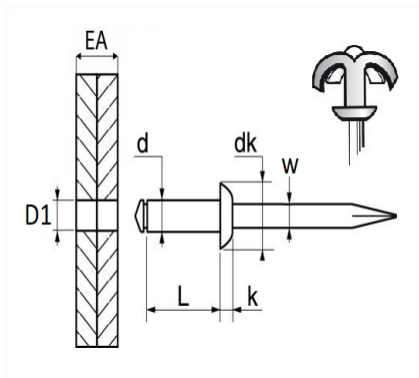

1 Allée des Bouleaux -F-95110 SANNOIS
 +33 (0)1 39 98 55 00
 info@restagraf.com

PEELED RIVET Ø 4 X 26 mm WITH BLUE CHAPO® FOR NUMBERPLATE

Item code	Number of References	Number of pieces	Conditioning
4780	2	60	BAG
4782	2	300	BOX

Technical informations	
d	3.8 mm
L	26 mm
dk	8 mm
k	1.5 mm
w	2.25 mm
EA	16 → 21 mm
D1	4 → 4.2 mm

Materials
ALUMINIUM ALLOY / STEEL STEM